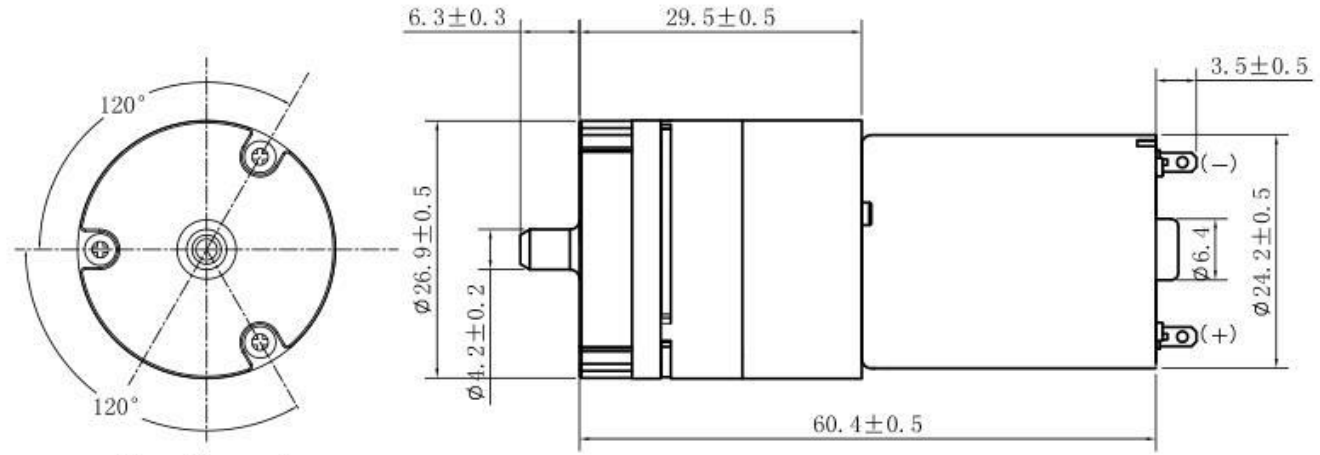

DC 6V 380mA 500mmHg Micro Air Pump Dimensions

The direction
of rotation

Positive red dot +