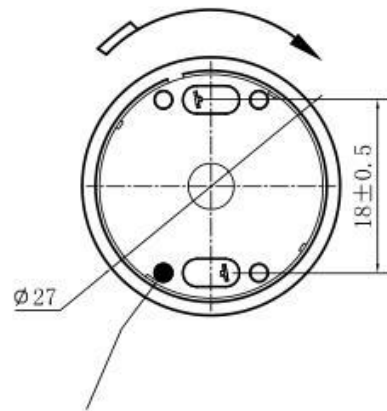

DC 6V 380mA 500mmHg Micro Air Pump Dimensions

The direction
of rotation

Positive red dot +