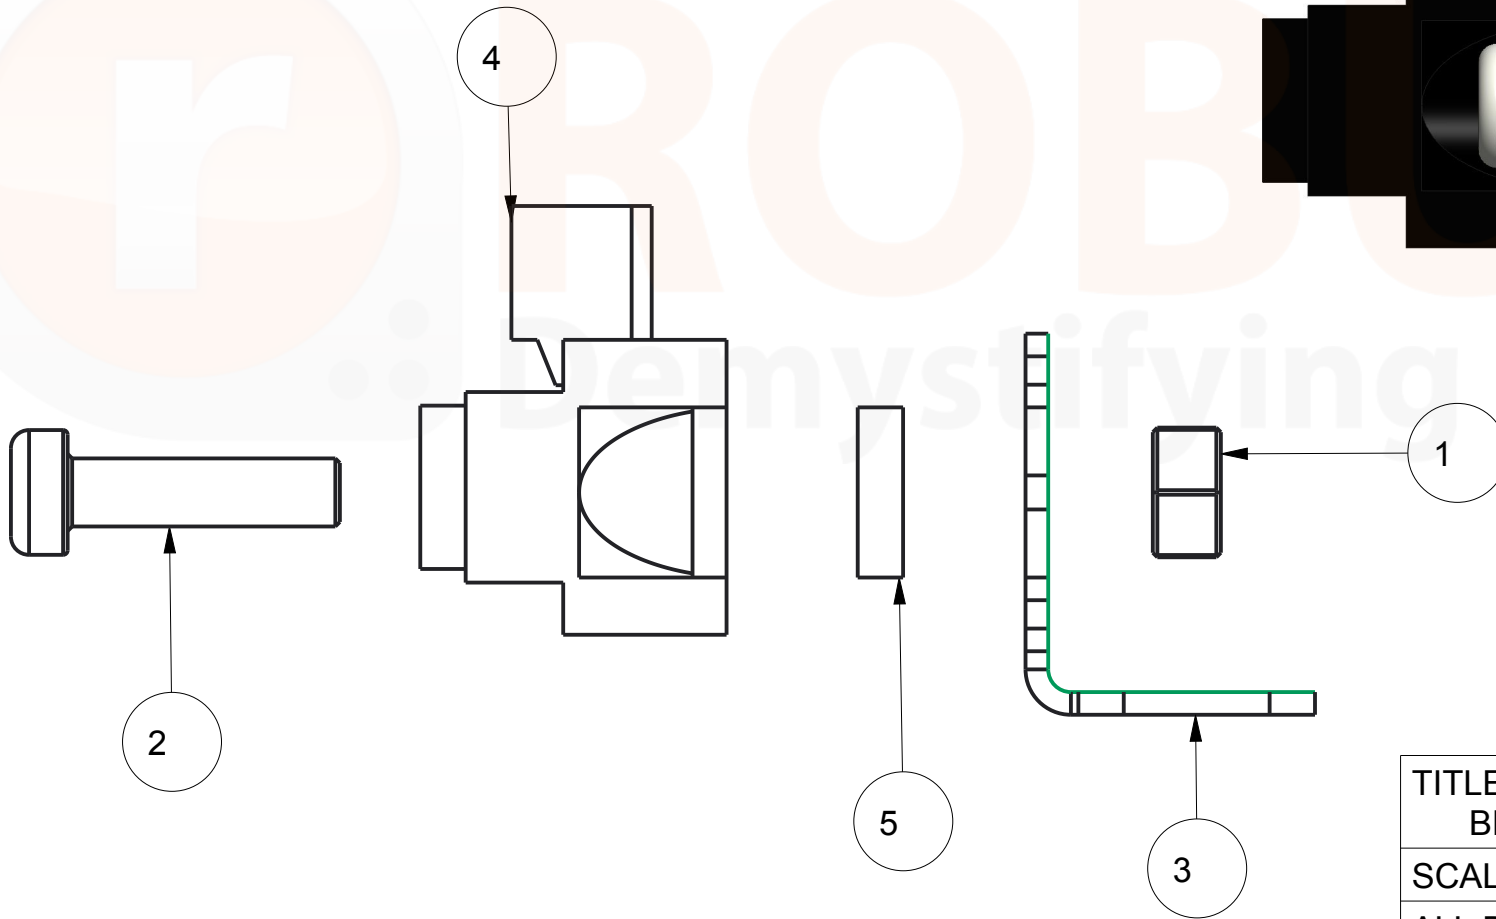

ITEM NO	mbr.name	QTY
1	M3-NYLON-NUT	2
2	M3X12-NYLON-BOLT	2
3	SHARP-BRACKET-PARALLEL	1
4	SHARP-DISTANCE-SENSOR	1
5	SPACER	2

TITLE-SHARP DISTANCE SENSOR  
BRACKET MOUNTING- PARALLEL

SCALE-1:1 [ROBU.IN](http://ROBU.IN)

ALL DIMENSIONS ARE IN MM