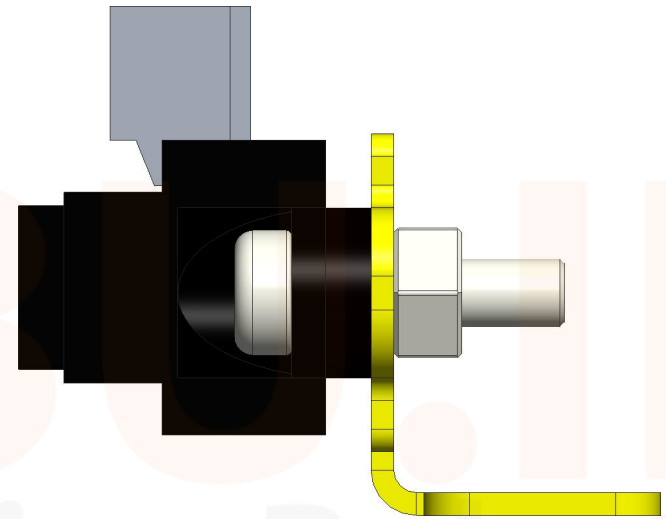

ITEM NO	mbr.name	QTY
1	M3-NYLON-NUT	2
2	M3X12-NYLON-BOLT	2
3	SHARP-BRACKET-PARALLEL	1
4	SHARP-DISTANCE-SENSOR	1
5	SPACER	2

TITLE-SHARP DISTANCE SENSOR  
BRACKET MOUNTING- PARALLEL

SCALE-1:1 [ROBU.IN](http://ROBU.IN)

ALL DIMENSIONS ARE IN MM