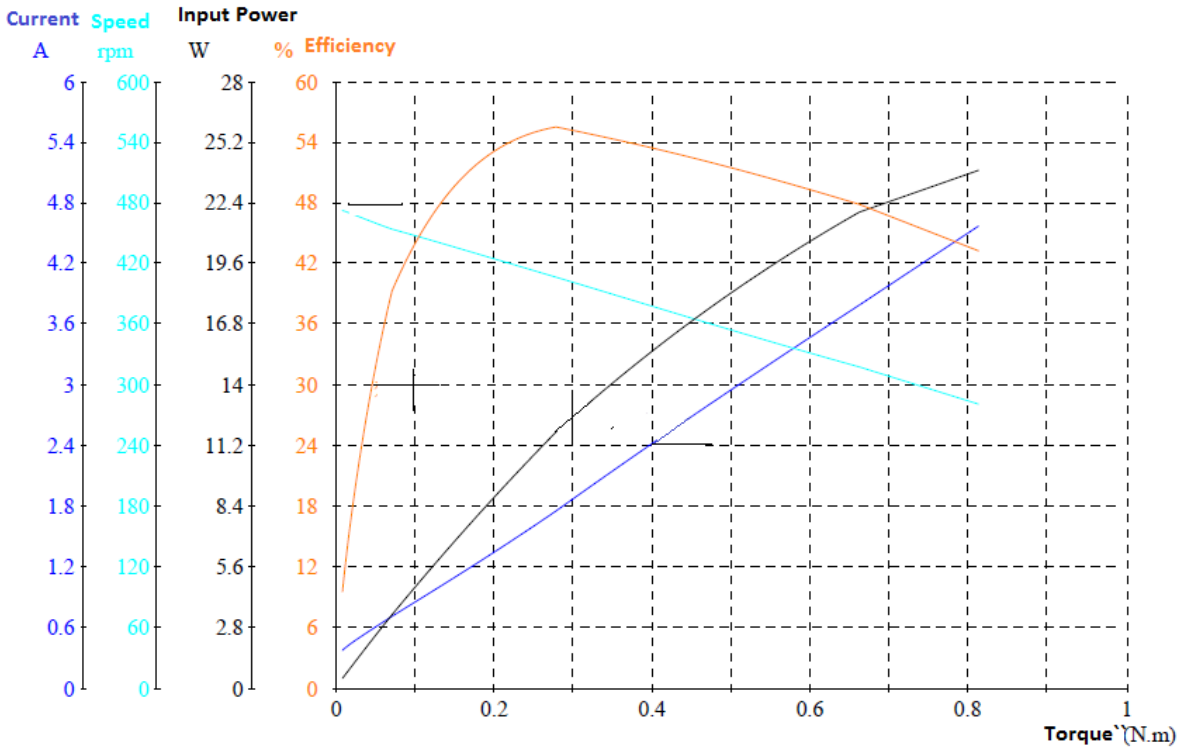

## Orange MG555 12V 480RPM Square Gearbox DC motor Test Report

Feature Points	Voltage(V)	Current(A)	Input power(W)	Torque (N.m)	Speed(RPM)	Output Power(W)	Efficiency (%)	Time(s)
No Load	12.22	0.382	4.673	0.009	472.8	0.446	9.5	0.000
Eff. max	12.16	1.754	21.33	0.278	407.0	11.85	55.5	19.06
P <sub>out</sub> max	12.06	4.576	55.19	0.813	281.2	23.91	43.3	31.11
Torque max	12.06	4.576	55.19	0.813	281.2	23.91	43.3	31.11