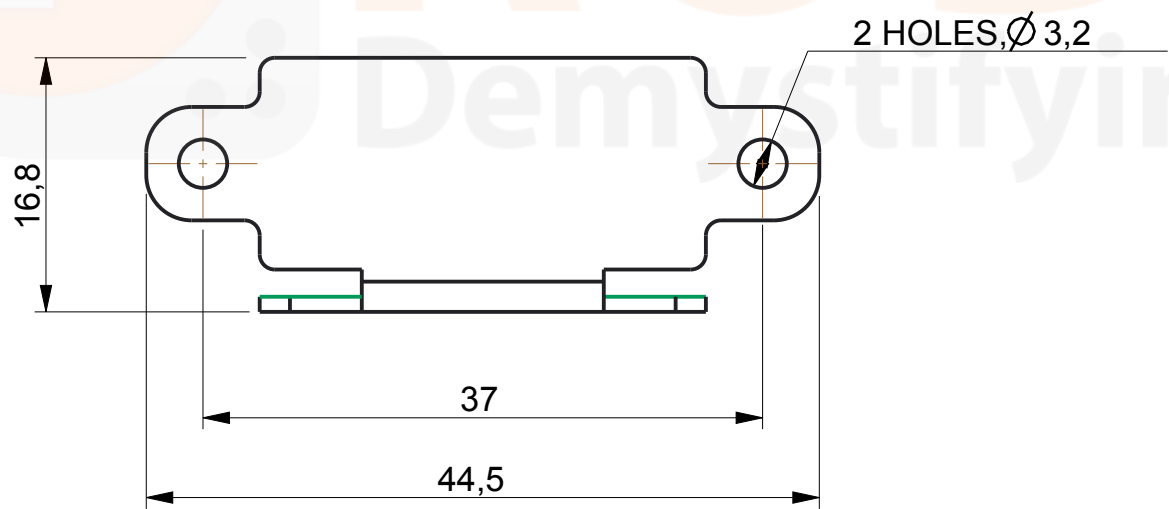

NOTE-DEPENDING ON THE MANUFACTURER,GIVEN DIMENSIONS MAY VARY IN THE RANGE OF $\pm 5\%$

TITLE-BRACKET FOR SHARP DISTANCE SENSOR-PARALLEL

SCALE-1:1

ROBU.IN

ALL DIMENSIONS ARE IN MM