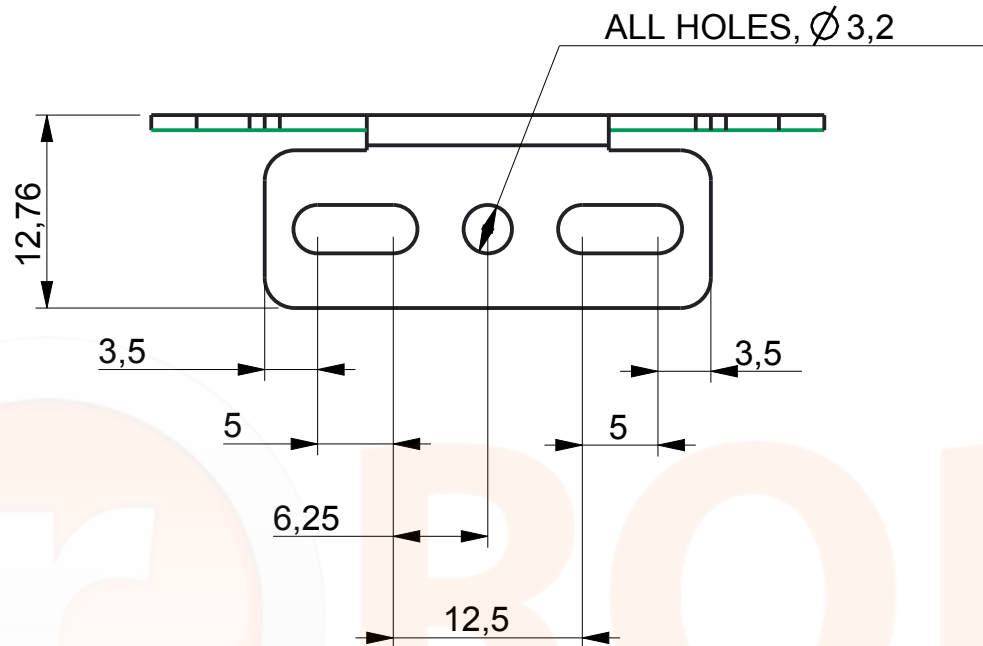

NOTE-DEPENDING ON THE MANUFACTURER,GIVEN DIMENSIONS MAY VARY IN THE RANGE OF $\pm 5\%$

TITLE-BRACKET FOR SHARP DISTANCE SENSOR-PARALLEL

SCALE-1:1

ROBU.IN

ALL DIMENSIONS ARE IN MM