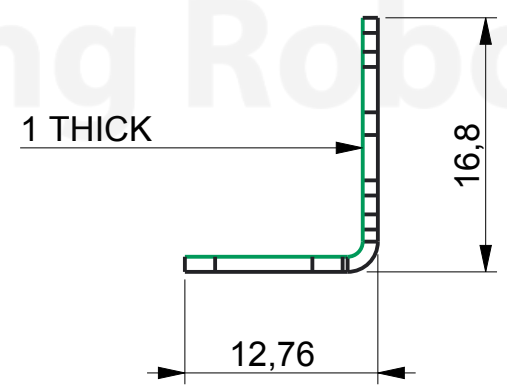

NOTE-DEPENDING ON THE MANUFACTURER,GIVEN DIMENSIONS MAY VARY IN THE RANGE OF $\pm 5\%$

TITLE-BRACKET FOR SHARP DISTANCE SENSOR-PARALLEL

SCALE-1:1

ROBU.IN

ALL DIMENSIONS ARE IN MM