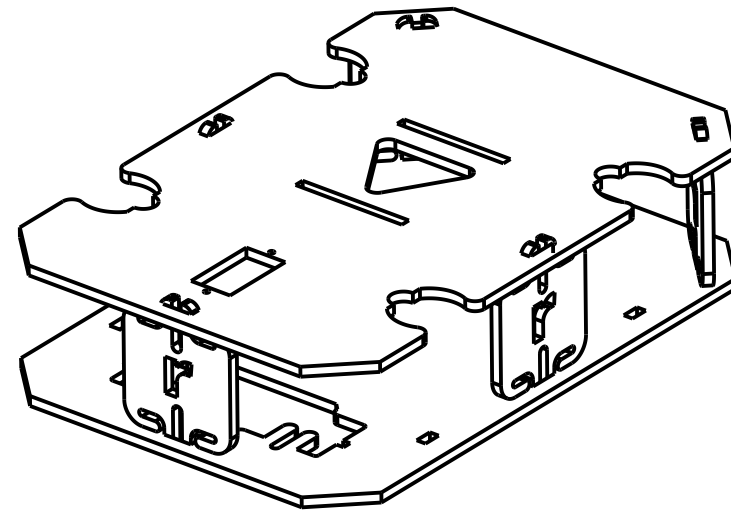

NOTE - DEPENDING ON THE MANUFACTURER GIVEN
DIMENSIONS MAY VARY IN THE RANGE $\pm 5\%$

NAME- CLIGO 4 WD ABS CHASSIS

SCALE- 1:1 | ROBU.IN

ALL DIMENSIONS ARE IN MM