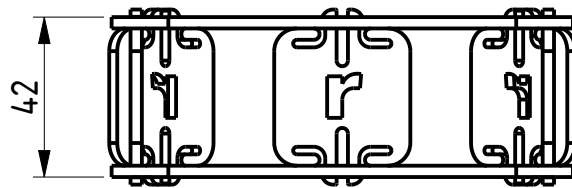

NOTE - DEPENDING ON THE MANUFACTURER GIVEN
DIMENSIONS MAY VARY IN THE RANGE $\pm 5\%$

NAME- CLIGO 4 WD ABS CHASSIS

SCALE- 1:1 | ROBU.IN

ALL DIMENSIONS ARE IN MM