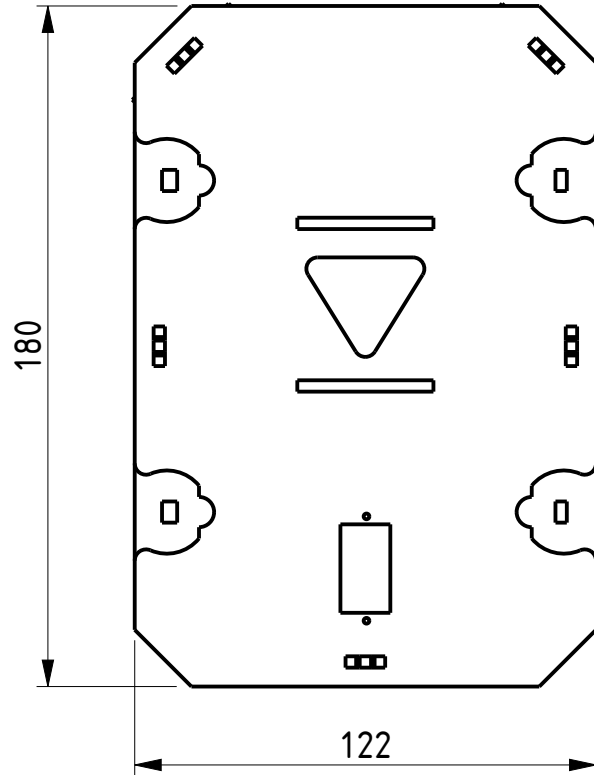

NOTE - DEPENDING ON THE MANUFACTURER GIVEN
DIMENSIONS MAY VARY IN THE RANGE $\pm 5\%$

NAME- CLIGO 4 WD ABS CHASSIS

SCALE- 1:1 | ROBU.IN

ALL DIMENSIONS ARE IN MM